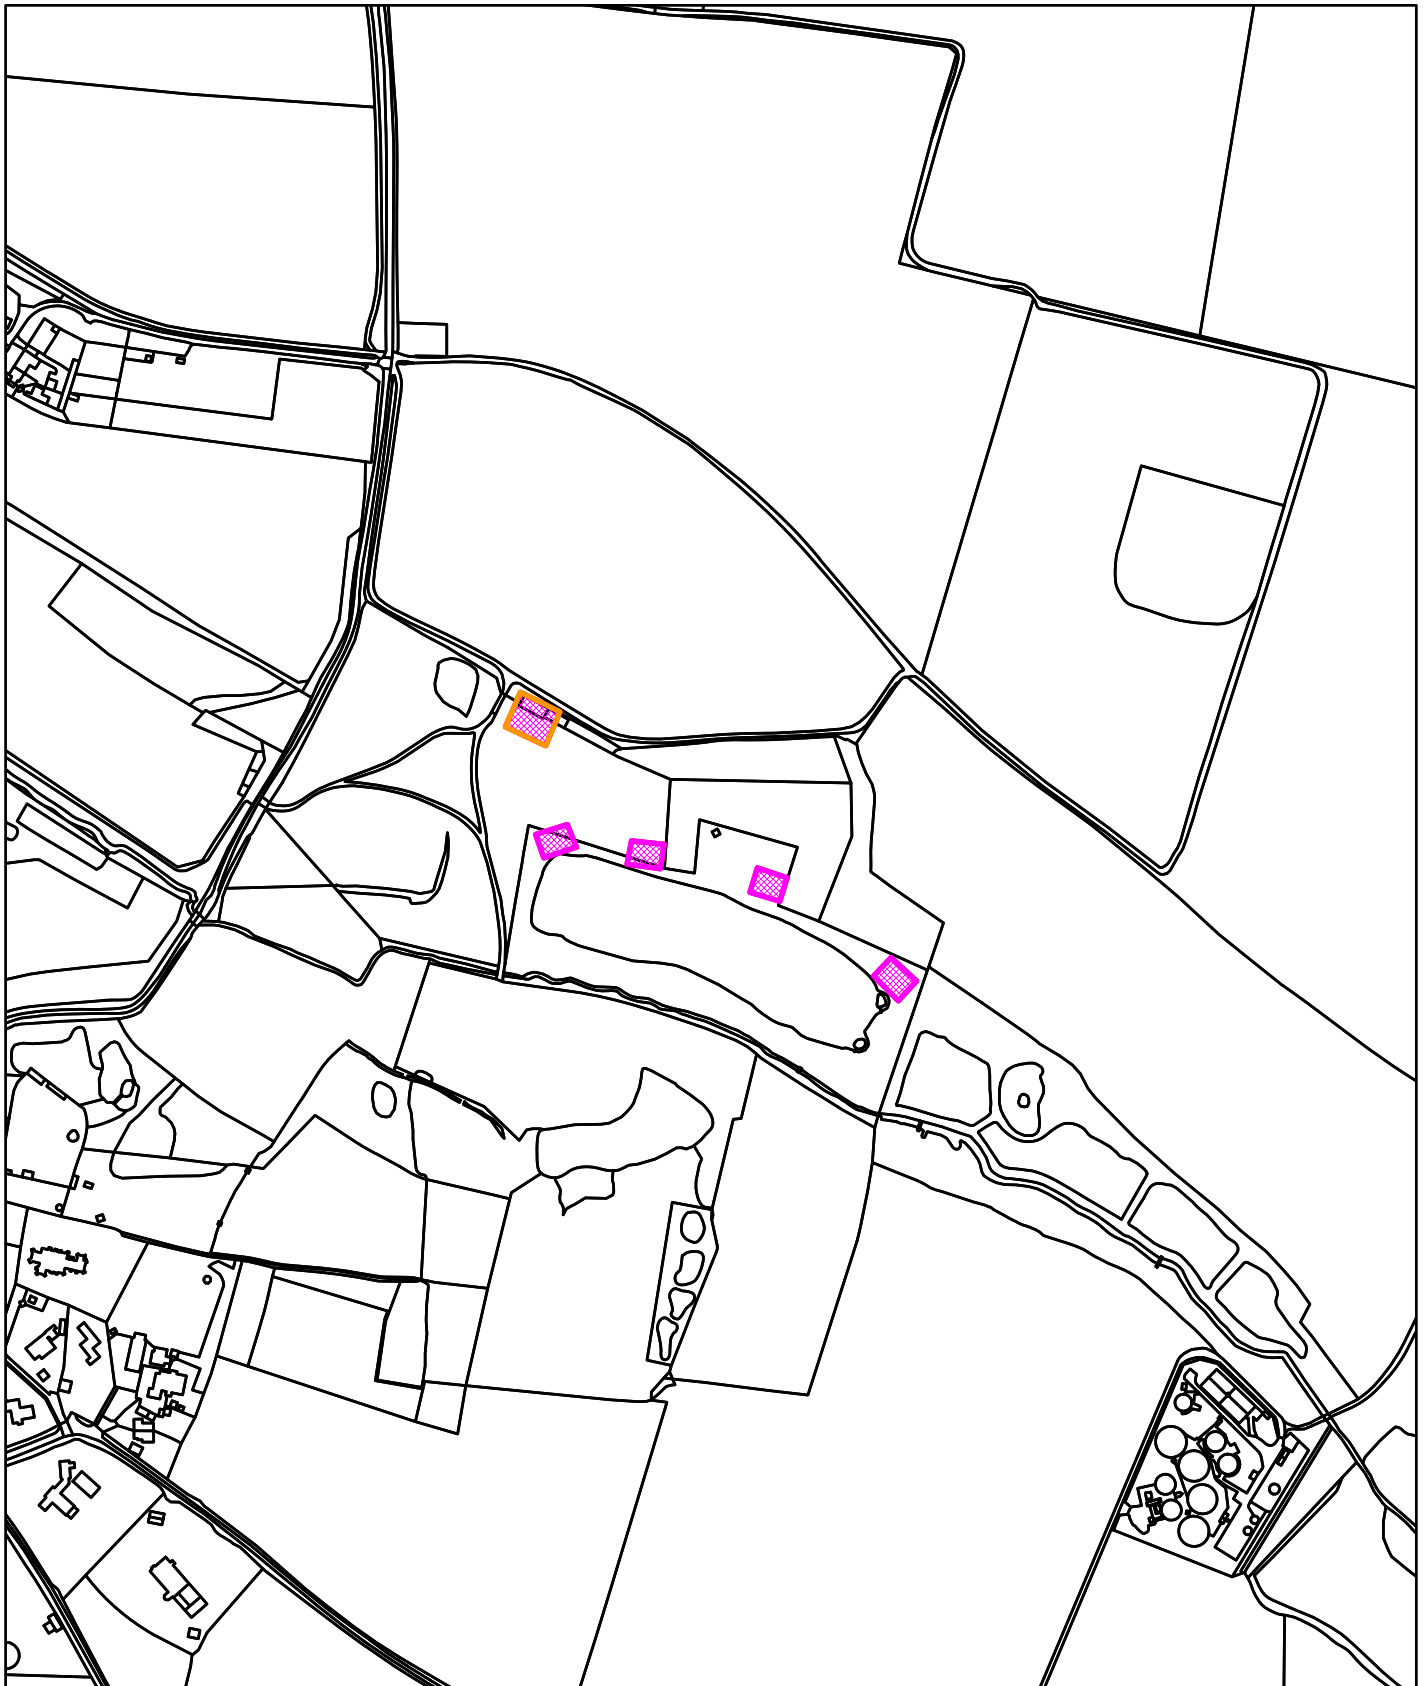

23/00367/F

Deer Park East of St Thomas Lane Snettisham PE31 6SR

© Crown copyright and database rights 2023
Ordnance Survey 100024314

19/07/2023